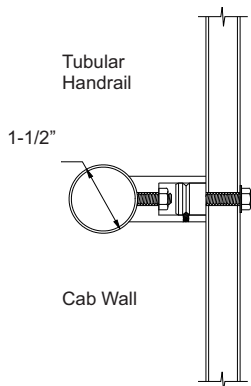

Hardwood Handrails

Metal Handrails

1/4" Solid Flat Bar

- Stainless Steel #4 Satin Finish
- Stainless Steel #8 Mirror Finish
- Black
- Bronze #4 Satin Finish

1-1/2" Tubular

- Stainless Steel #4 Satin Finish
- Stainless Steel #8 Mirror Finish
- Black
- Bronze #4 Satin Finish

THE INFORMATION CONTAINED HEREIN IS SOLELY OWNED BY RESIDENTIAL ELEVATORS. ANY REPRODUCTION IN PART OR AS A WHOLE WITHOUT WRITTEN PERMISSION FROM RESIDENTIAL ELEVATORS IS STRICTLY PROHIBITED.