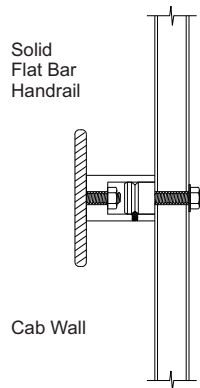

### 1/4" Solid Flat Bar

- Stainless Steel #4 Satin Finish
- Stainless Steel #8 Mirror Finish
- Black
- Bronze #4 Satin Finish