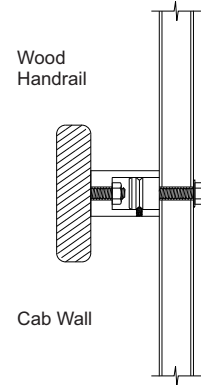

Hardwood Handrails

Metal Handrails

1/4" Solid Flat Bar